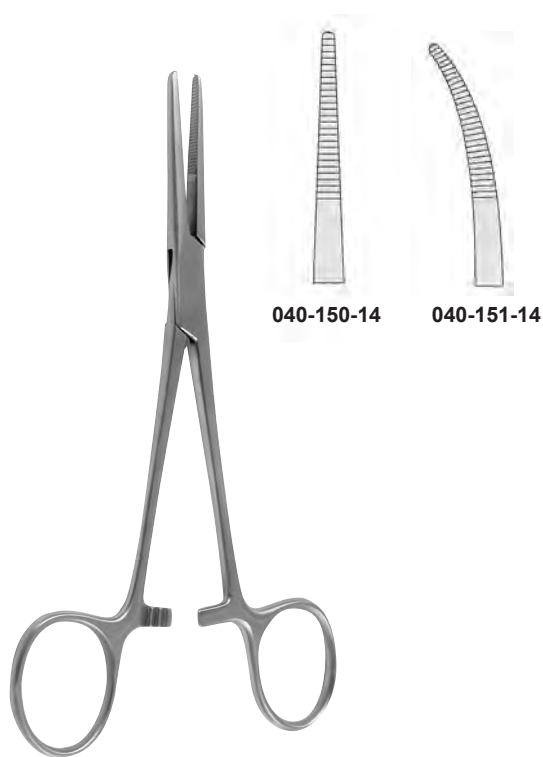

040-150-14

040-151-14

KELLY
14,0 cm, 5¹/₂"