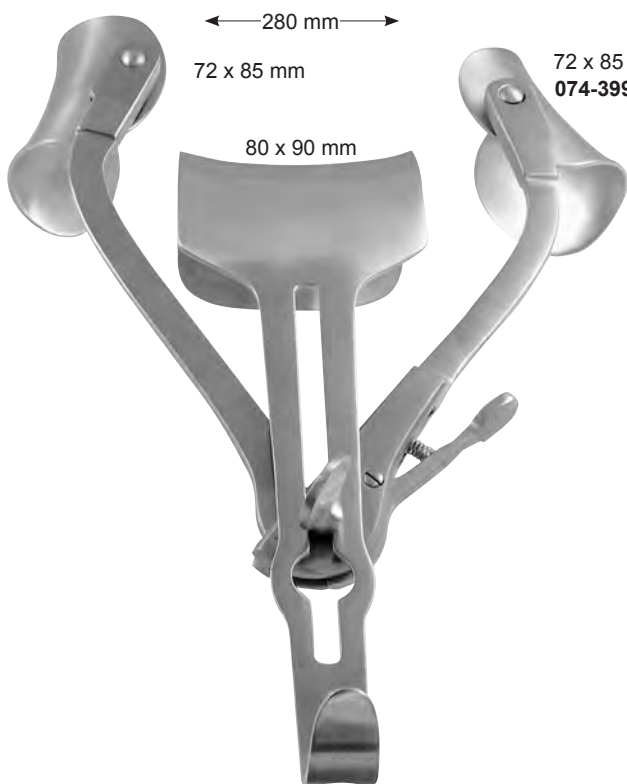

RICARD
28,0 cm, 11"
074-310-28