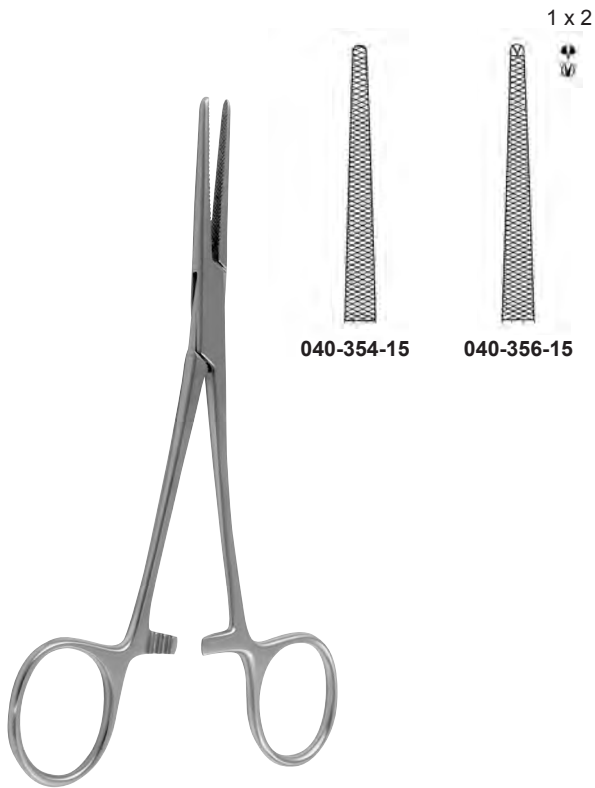

**040-152-16**

**040-153-16**

**KELLY-RANKIN**  
16,0 cm, 6<sup>1</sup>/<sub>4</sub>"

**LERICHE**  
15,0 cm, 6"

**BABY-OVERHOLT**  
13,5 cm, 5 1/4"  
040-424-14

**DANDY**  
14,0 cm, 5 1/2"

**CRILE**  
14,0 cm, 5 1/2"