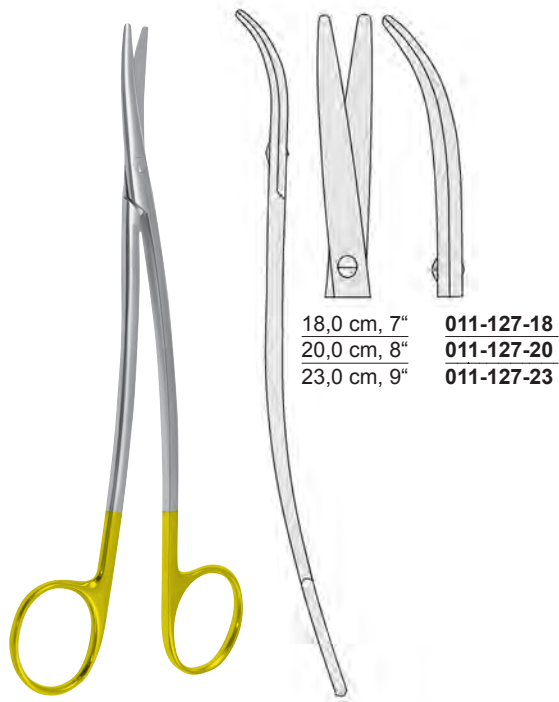

METZENBAUM-FINO

METZENBAUM-LAHEY
14,0 cm, 5 1/2"
011-137-14

18,0 cm, 7" **011-127-18**
20,0 cm, 8" **011-127-20**
23,0 cm, 9" **011-127-23**

METZENBAUM-FINO S