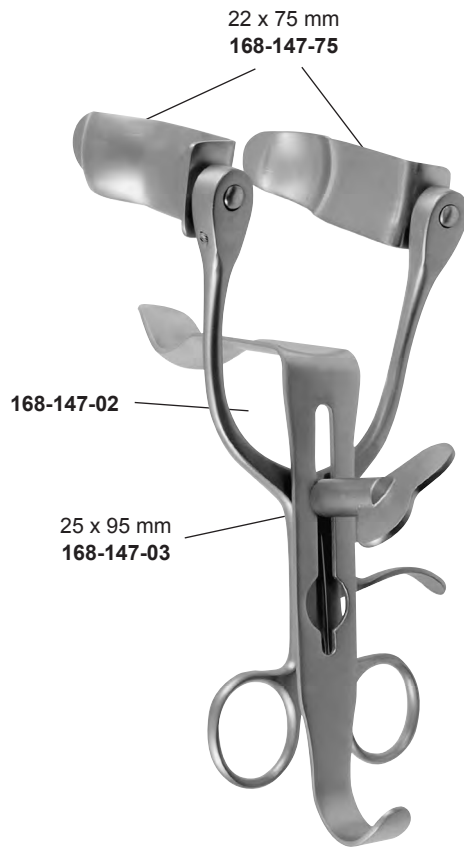

**MIKULICZ**  
19,0 cm, 7½"  
168-010-19

**HAYES**

**168-020-28**  
28,0 cm, 11"

**168-020-26**  
26,0 cm, 10"

Rectal Specula

17 x 89 mm

**SIMS**  
15,0 cm, 6"  
168-108-15

17 x 89 mm

**SIMS**  
15,0 cm, 6"  
168-110-15

25 x 89 mm

**MATHIEU**  
21,0 cm, 8 1/4"  
168-150-21

75 x 23 mm

**SMITH-BUIE**  
15,0 cm, 6"  
168-160-15

**ALAN PARKS**  
13,5 cm, 5<sup>3</sup>/<sub>8</sub>"  
**168-147-00**