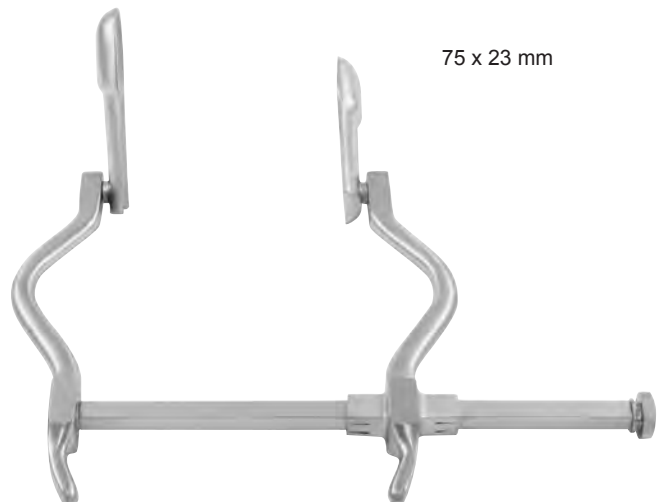

**MIKULICZ**  
19,0 cm, 7½"  
168-010-19

**HAYES**

**168-020-28**  
28,0 cm, 11"

**168-020-26**  
26,0 cm, 10"

Rectal Specula

17 x 89 mm

**SIMS**  
15,0 cm, 6"  
168-108-15

17 x 89 mm

**SIMS**  
15,0 cm, 6"  
168-110-15

25 x 89 mm

**MATHIEU**  
21,0 cm, 8 1/4"  
168-150-21

75 x 23 mm

**SMITH-BUIE**  
15,0 cm, 6"  
168-160-15

**ALAN PARKS**  
13,5 cm, 5<sup>3</sup>/<sub>8</sub>"  
**168-147-00**