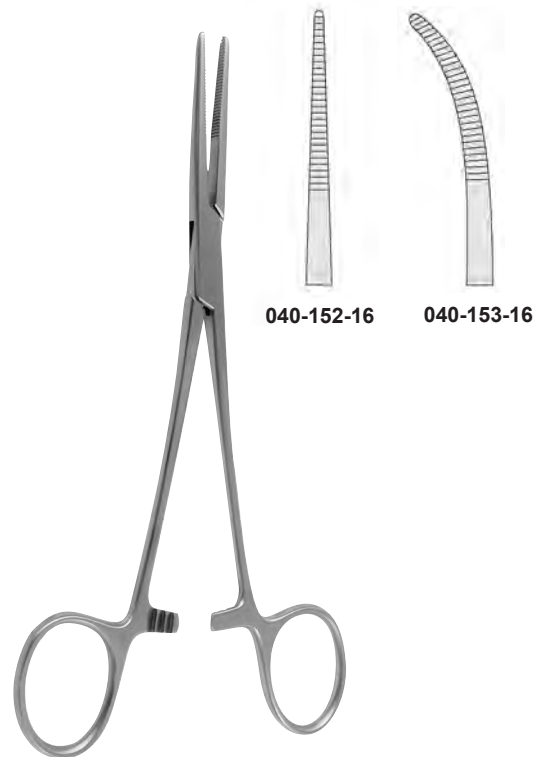

**040-152-16**

**040-153-16**

**KELLY-RANKIN**  
16,0 cm, 6<sup>1</sup>/<sub>4</sub>"

**LERICHE**  
15,0 cm, 6"

**BABY-OVERHOLT**  
13,5 cm, 5 1/4"  
040-424-14

**DANDY**  
14,0 cm, 5 1/2"

**CRILE**  
14,0 cm, 5 1/2"