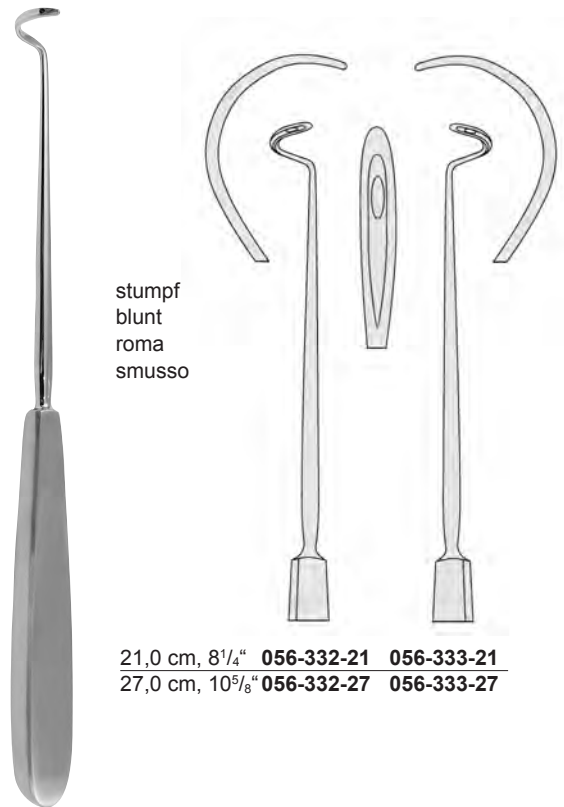

DESCHAMPS
20,0 cm, 8"

stumpf
blunt
roma
smusso

21,0 cm, 8¹/₄" **056-332-21** **056-333-21**
27,0 cm, 10⁵/₈" **056-332-27** **056-333-27**

DESCHAMPS