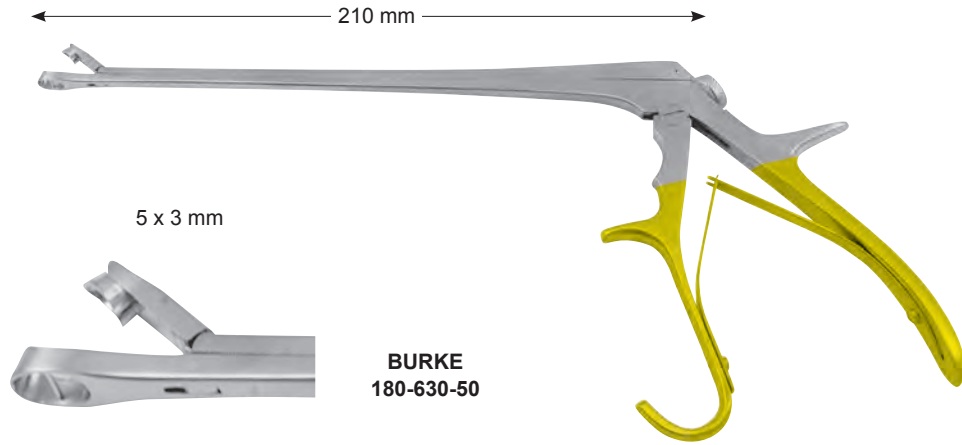

7 x 3 mm

2,3 x 4 mm

MINI-TOWNSEND
180-630-12

9 x 3 mm

TISCHLER-KEVORKIAN
180-630-41

2,3 x 4 mm

BABY-TISCHLER
180-630-14

9 x 3 mm

KEVORKIAN-PACIFIC
180-630-40