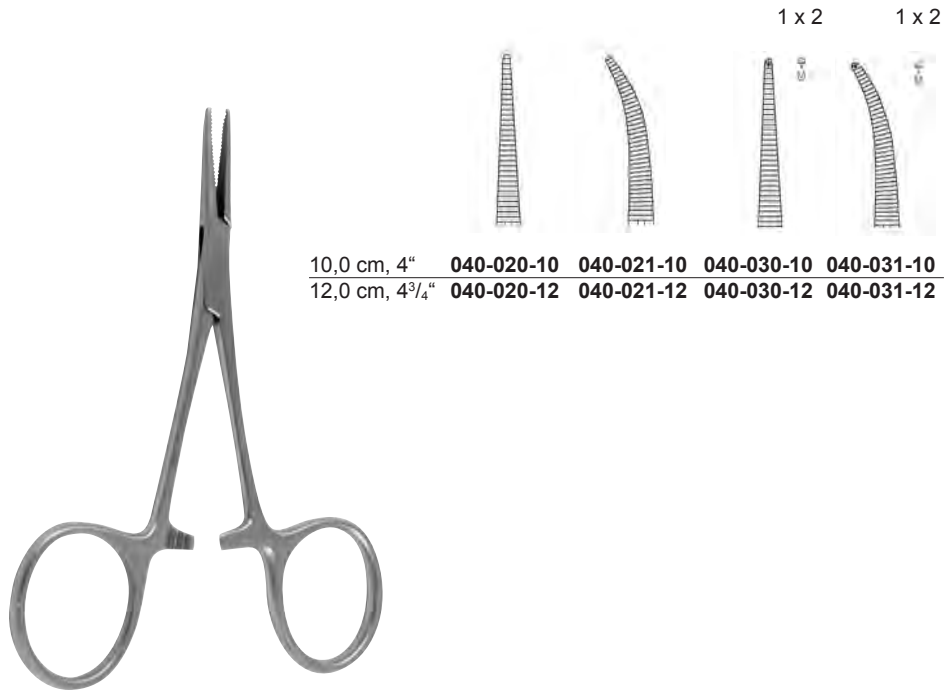

MICRO-MOSQUITO