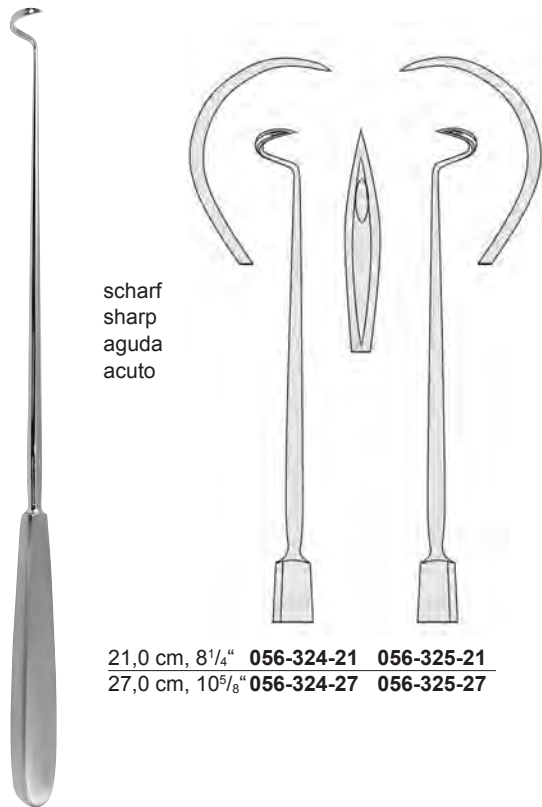

scharf
sharp
aguda
acuto

21,0 cm, 8¹/₄" **056-324-21** **056-325-21**
27,0 cm, 10⁵/₈" **056-324-27** **056-325-27**

DESCHAMPS