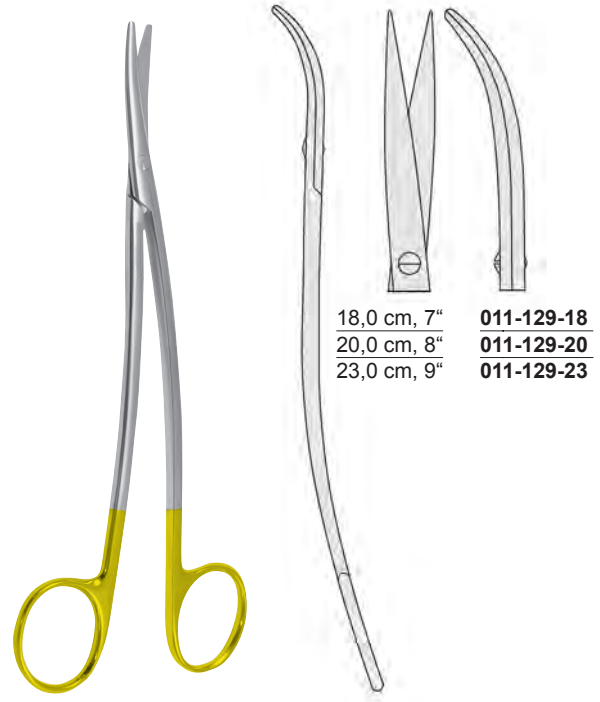

TOENNIS-ADSON
17,0 cm, 6 3/4"
011-139-17

18,0 cm, 7" **011-129-18**
20,0 cm, 8" **011-129-20**
23,0 cm, 9" **011-129-23**

METZENBAUM-FINO S